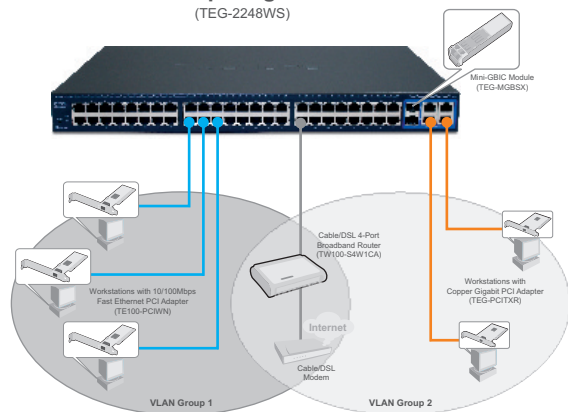

52-Port Gigabit Web-Based Smart Switch

TEG-2248WS

SPECIFICATIONS

Hardware	
Standards	- IEEE 802.3 10Base-T, IEEE 802.3u 100Base-TX • IEEE 802.3ab 1000Base-T, IEEE 802.3z 1000Base-SX/LX - IEEE 802.3x Full Duplex Flow Control
Network Media	Ethernet: UTP/STP Cat. 3, 4, 5 • Fast Ethernet: UTP/STP Cat. 5 • Gigabit: UTP/STP Cat. 5
Protocol /Topology	CSMA/CD, Star
LAN Ports	48 x 10/100Mbps Auto Negotiation, Auto-MDIX Fast Ethernet ports 2 x 10/100/1000Mbps Auto Negotiation, Auto MDIX Gigabit ports 2 x 1000Base-SX/LX Mini GBIC ports for optional Mini-GBIC modules
Data Transfer Rate	- Ethernet: 10Mbps/20Mbps (Half-Duplex/Full-Duplex) - Fast Ethernet: 100Mbps/200Mbps (Half-Duplex/Full-Duplex) - Gigabit Ethernet: 2000Mbps (Full-Duplex)
Address Table	8K Entries
Data RAM Buffer	128KBytes
Diagnostic LEDs	- Per Unit: Power, System • Per Fast Ethernet Port: Link/ACT, 100Mbps - Per Cooper Gigabit Port: Link/ACT, Speed (1000M-Green, 100M-Amber) • Per Mini-GBIC Port: Link/ACT, 1000Mbps
Power/Consumption	100-240V AC, 50/60Hz Internal Universal Power Supply / 24 watts (max)
Dimensions (W x D x H)	440 x 200 x 44 mm (17.32" x 7.9" x 1.73")
Weight	2.6kg (5.78lbs)
Temperature	Operating : 0° ~ 40° C (32° ~ 104° F) Storage: -10° ~ 70° C (14° ~ 158° F)
Humidity	10% ~ 90% (no-condensing)
Certifications	CE, FCC

NETWORKING SOLUTIONS

52-Port 10/100/1000Mbps Gigabit Web Smart Switch
(TEG-2248WS)

PACKAGE CONTENTS

- TEG-2248WS
- Multi-Language User's Guide
- Web-Smart Utility CD-ROM
- Power Supply
- Rack Mount Kit

RELATED PRODUCTS

TEG-160WS	16-Port Gigabit Web-Based Smart Switch
TEG-240WS	24-port 10/100/1000Mbps Gigabit Web-Based Smart Switch
TEG-448WS	48-Port 10/100/1000Mbps Gigabit Web Smart Switch

ORDERING INFORMATION

TRENDnet®

20675 Manhattan Place, Torrance, CA 90501 USA

Tel: 1-310-961-5500

Fax: 1-310-961-5511

Web: www.trendnet.com

Email: sales@trendnet.com

To Order Please Call:

1-888-326-6061