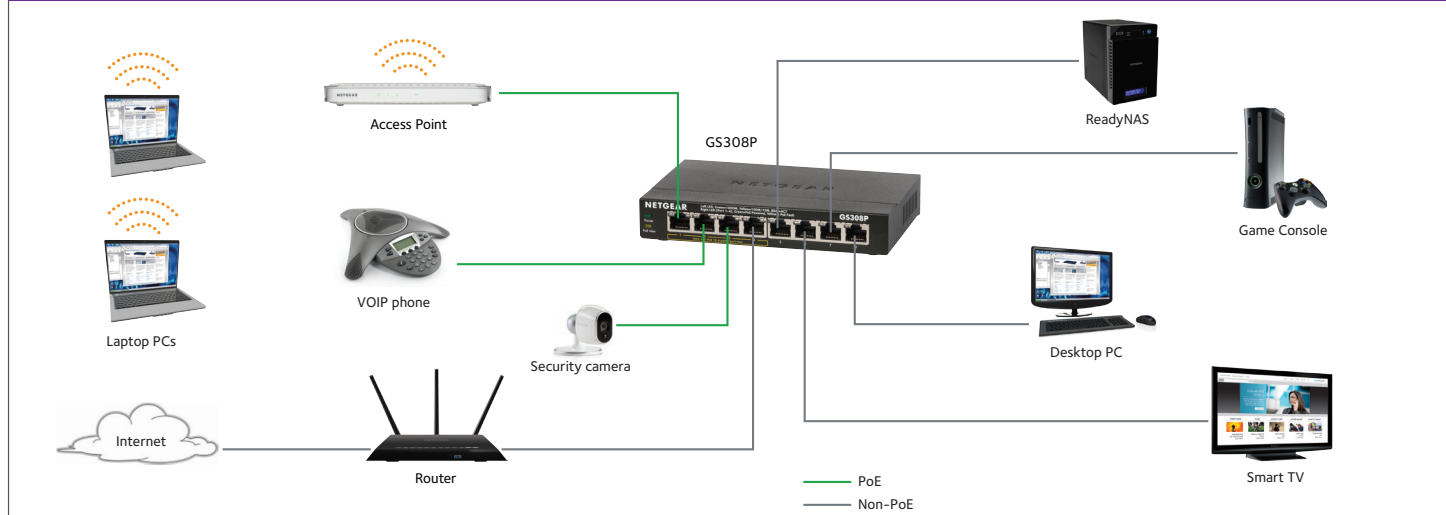

SMALL OFFICE/HOME OFFICE NETWORK DIAGRAM