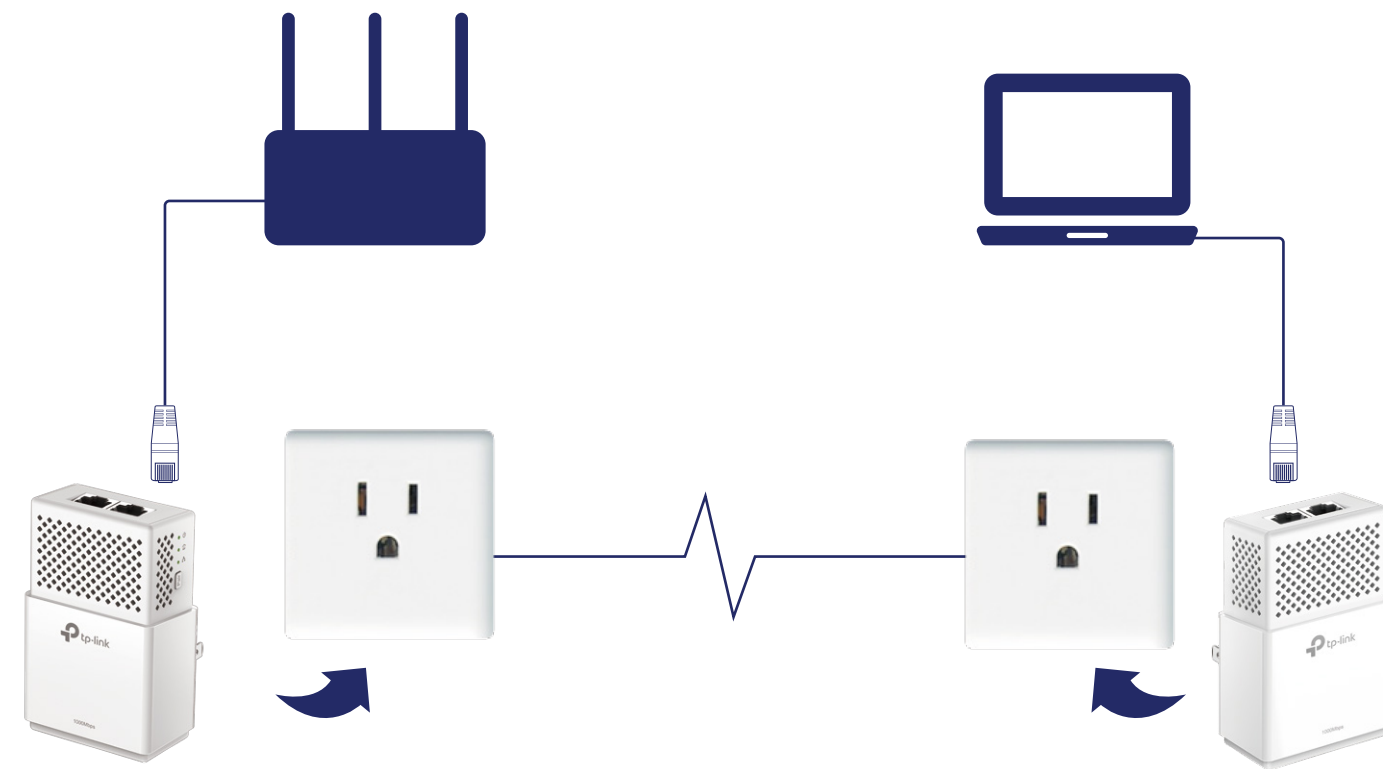

AV1000 2-port Gigabit Powerline Starter Kit

Smooth HD Streaming
on Multiple Devices

TL-PA7020 KIT

Highlights

HomePlug AV2 Standard Compliant

The HomePlug AV2 standard creates high-speed data transfer rates of up to 1000Mbps to support all your online activities.

Gigabit Ethernet for Fast Connections

Two Gigabit Ethernet ports provide reliable high-speed wired connections for game consoles, smart TVs, STB and more.

Highlights

Plug and Play!

Powerline adapters and extenders must be deployed in a set of two or more.

Internet from Any Outlet

Features

Speed

- Ultra-fast Powerline Speed – HomePlug AV2 standard compliant, high-speed data transfer rate of up to 1000Mbps, ideal for Ultra HD streaming and online gaming
- Multiple Gigabit Ports – 2 Gigabit Ethernet Ports allow your TVs, game consoles or PCs to connect to the internet at high speeds

Range

- 300-meter Range – Up to 300-meter range over the household power circuit.

Security

- Pair Button – 128-bit AES encryption easily at a push of "Pair" button

Energy Saving

- Power Saving – Power Saving Mode helps reducing power consumption by up to 85%