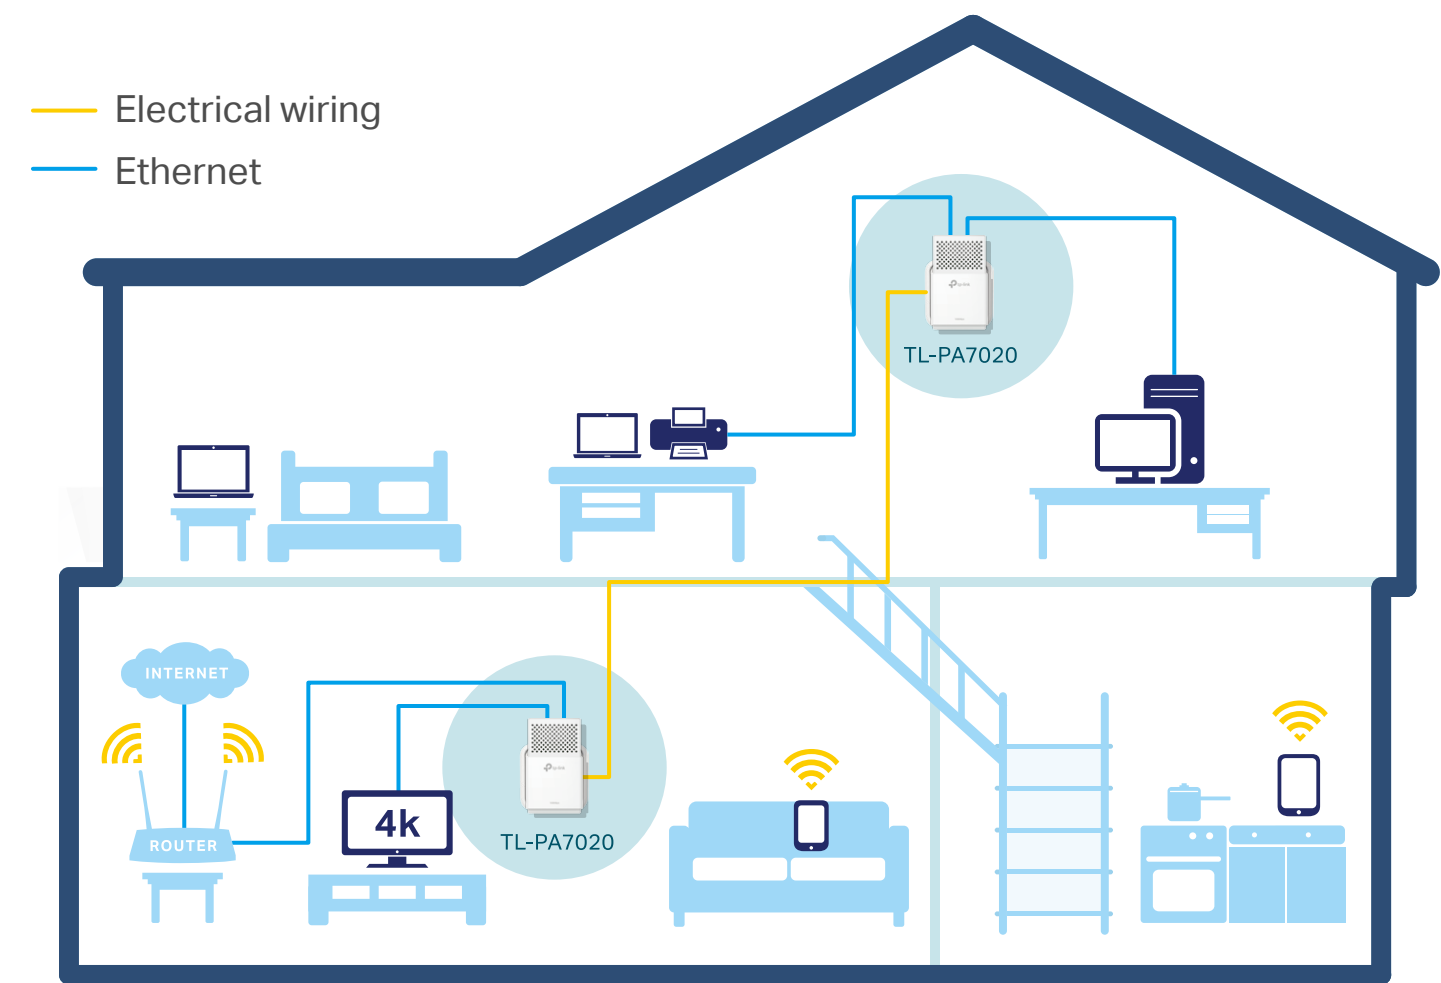

AV1000 2-port Gigabit Powerline Starter Kit

Smooth HD Streaming
on Multiple Devices

TL-PA7020 KIT

Highlights

HomePlug AV2 Standard Compliant

The HomePlug AV2 standard creates high-speed data transfer rates of up to 1000Mbps to support all your online activities.

Gigabit Ethernet for Fast Connections

Two Gigabit Ethernet ports provide reliable high-speed wired connections for game consoles, smart TVs, STB and more.

Highlights

Plug and Play!

Powerline adapters and extenders must be deployed in a set of two or more.

Internet from Any Outlet

Features

Speed

- Ultra-fast Powerline Speed – HomePlug AV2 standard compliant, high-speed data transfer rate of up to 1000Mbps, ideal for Ultra HD streaming and online gaming
- Multiple Gigabit Ports – 2 Gigabit Ethernet Ports allow your TVs, game consoles or PCs to connect to the internet at high speeds

Ease of Use

- Plug and play – Plug and play, no configuration required
- No new wires – No new wires, use existing electrical wiring to expand your home network
- TP-Link tpPLC – Allows you to easily manage your network using the tpPLC Utility