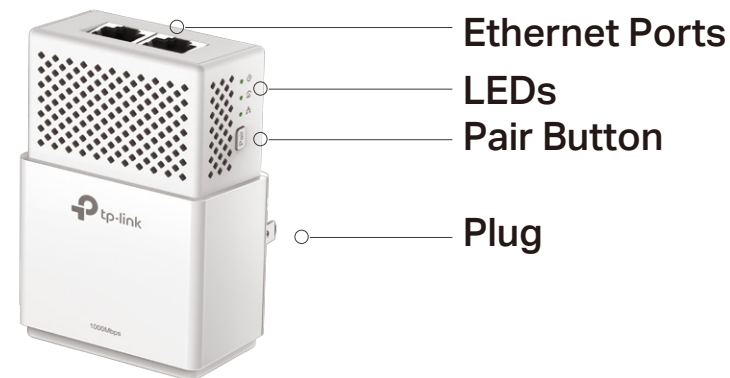

Range

- 300-meter Range – Up to 300-meter range over the household power circuit.

Security

- Pair Button – 128-bit AES encryption easily at a push of "Pair" button

Energy Saving

- Power Saving – Power Saving Mode helps reducing power consumption by up to 85%

Specifications

Hardware

- Plug Type: US
- Standards and Protocols: HomePlug AV2, HomePlug AV, IEEE 1901, IEEE 802.3, IEEE 802.3u, IEEE 802.3ab
- Power Consumption: Maximum: 3.42W
Typical: 3.10W
Standby: 0.48W
- Range: Up to 300 Meters/1000 feet over existing electrical wiring
- Interface: 2 × Gigabit Ethernet Port
- Button: Pair Button
- LED Indicator: Power, Powerline, Ethernet
- Dimensions (W × D × H): 3.8 × 2.4 × 1.4 in. (98 × 60 × 36 mm)