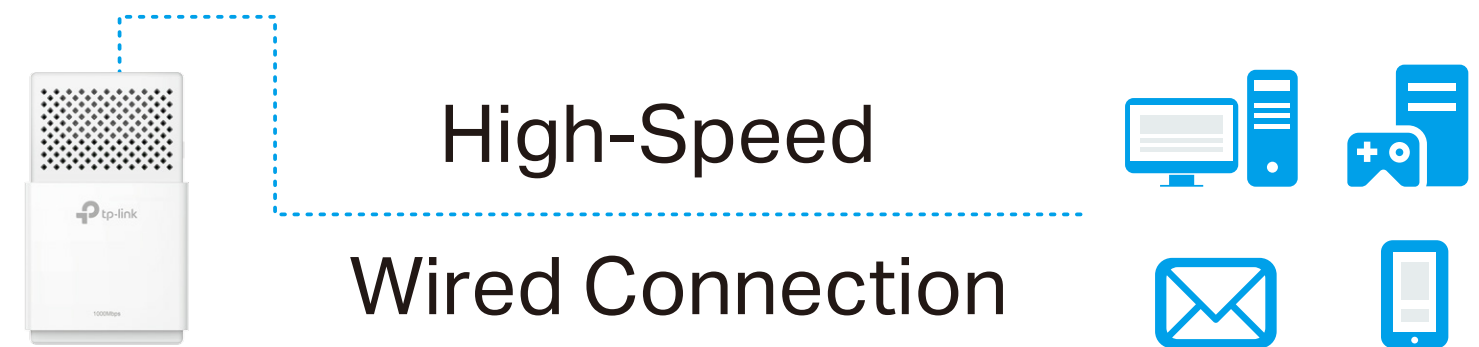

AV1000 2-port Gigabit Powerline Starter Kit

Smooth HD Streaming
on Multiple Devices

TL-PA7020 KIT

Highlights

HomePlug AV2 Standard Compliant

The HomePlug AV2 standard creates high-speed data transfer rates of up to 1000Mbps to support all your online activities.

Gigabit Ethernet for Fast Connections

Two Gigabit Ethernet ports provide reliable high-speed wired connections for game consoles, smart TVs, STB and more.

Highlights

Plug and Play!

Powerline adapters and extenders must be deployed in a set of two or more.

Internet from Any Outlet

Features

Speed

- Ultra-fast Powerline Speed – HomePlug AV2 standard compliant, high-speed data transfer rate of up to 1000Mbps, ideal for Ultra HD streaming and online gaming
- Multiple Gigabit Ports – 2 Gigabit Ethernet Ports allow your TVs, game consoles or PCs to connect to the internet at high speeds