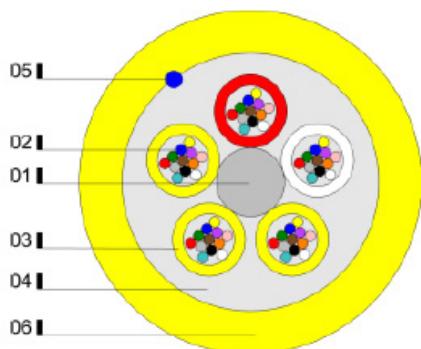

Fibre Optic Cabling

Connectix Internal/External Multitube Optical Fibre Cable Singlemode LSZH EuroClass Cca-s1a-d1-a1

This cable is suitable for indoor or outdoor use and fully complies with Construction Product Regulations and British Standards (BS6701:2016:A1+2017) with a EuroClass rating of Cca-s1-d1-a1. This cable can be used internally within LANs and data centres and is available in singlemode G.652.D, G.657.A1 or G.657.A2 options.

SPECIFICATIONS

Fibre Count	12	24	36	48	60	72	96	144
Fibre Per Tube	12	12	12	12	12	12	12	12
Total Tubes	5	5	5	5	5	6	8	12
Active Tubes	1	2	3	4		6	8	12
Nom. Tube Ø (mm)	1.6 ^{+/-0.015}							
Strength Members	Reinforced Fibreglass Yarns WB (Waterblocking)							
Outer Jacket	LSZH-Xtreme ¹							
Colour	ORG (RAL2003) MM62 / BLU(RAL5015) MM50-OM2 / AQU RAL6027) OM3 / VIO (RAL4003) OM4 / LIME GREEN OM5 / YLW (RAL1021) OS-1/2							
Weight (Kg/Km)	72	72	73	73	74	82	109	167
Outer Ø (mm)	8.1 ^{+/-0.5}					8.5	9.5	12.3
Max. Tensile Load (N)	1800 (Operation)/3000 (Installation - (IEC 60794-1-21 E1)							
Max Crush (N/10cm)	1000 (IEC 60794-1-21 E3)							
Max Impact	3 impacts, 2J, r = 300mm (IEC 60794-1-21 E4)							
Temperature Range	20°C to +70°C (Operation) / -10°C to +50°C (Installation) - (IEC 60794-1-22 F1)							

Standards

Mechanical and Environmental tests according to IEC 60794-1-21 and IEC 60794-1-22.

Fibres colour code: Red - Green - Blue - Yellow - Grey - Violet - Brown - Orange - White - Pink - Black - Turquoise. Tubes colour code: Red - Green - Natural - ... - Natural. Passive tubes colour Black.