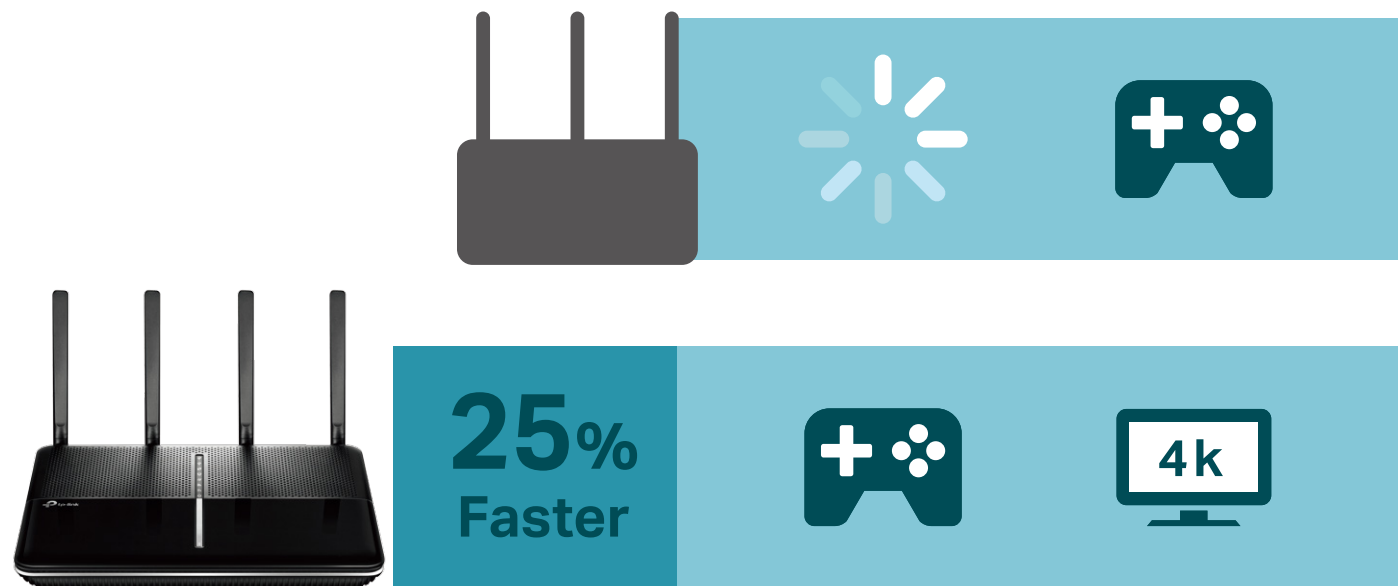

Highlights

NitroQAM™ Powered by Broadcom

NitroQAM™ (1024QAM) boosts speeds on all Wi-Fi bands by 25% to significantly improve performance.