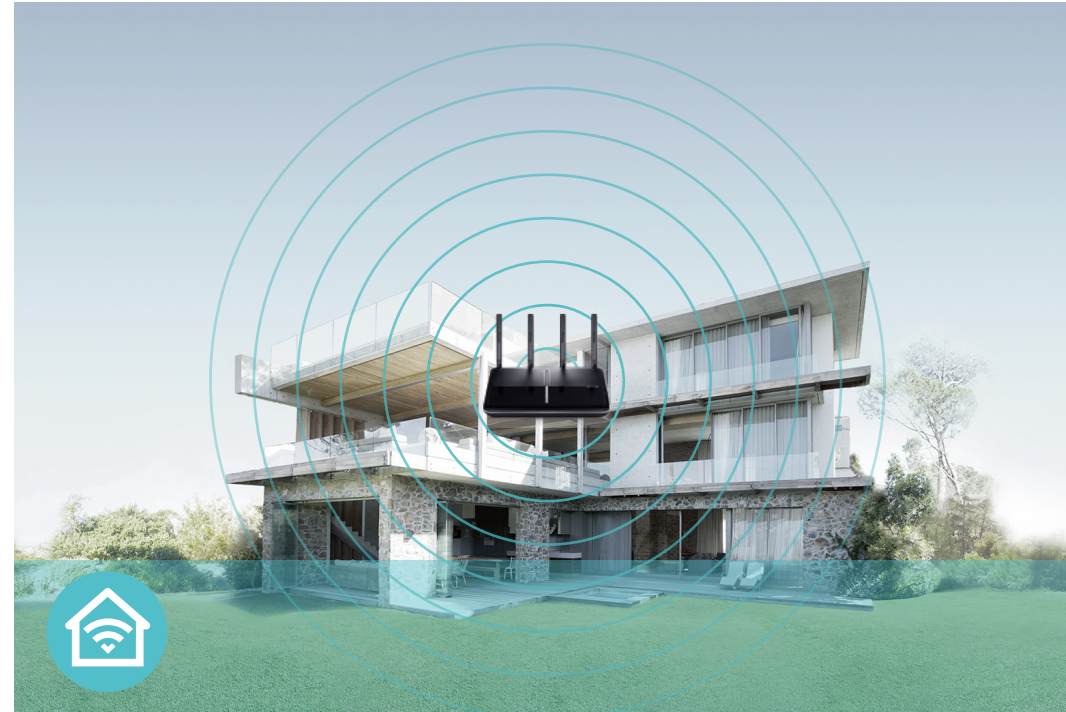

1.4GHz Dual-Core CPU + 2 Co-Processors

The Archer C3150 adds a dedicated processor for each band to manage Wi-Fi traffic, freeing up the router's 1.4GHz dual-core CPU to tackle more demanding tasks.

Features

Wi-Fi Range

- **Ultimate Range Wi-Fi** – 4 dual band detachable high-performance antennas with a high-powered amplifier ensure widespread Wi-Fi coverage and a stable connection
- **Wi-Fi with Beamforming** – Beamforming technology locates the connected devices and further improves the Archer C3150's range and the signal strength to each mobile device, delivering a more reliable and efficient wireless connection