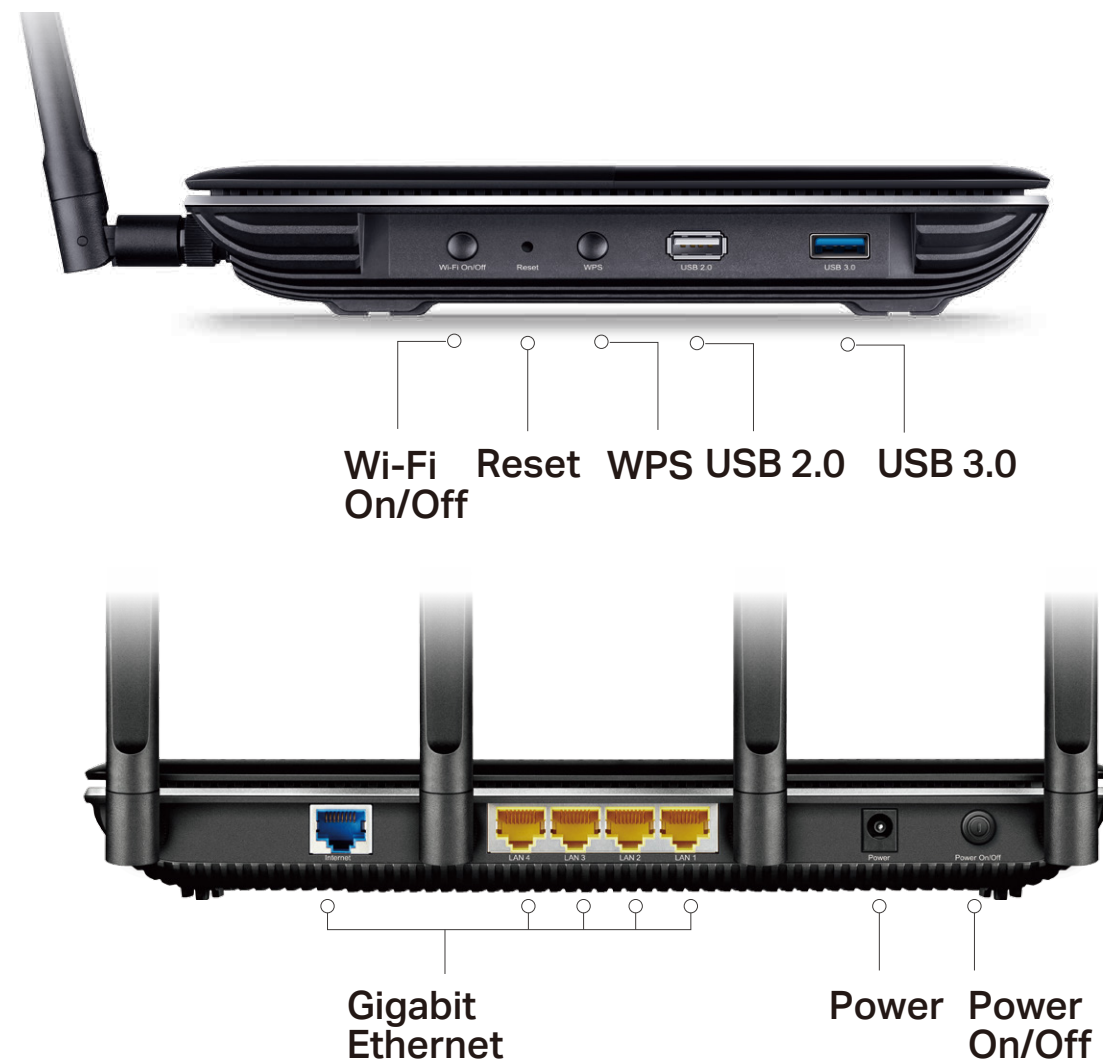

Security

- Guest Network – Keep your main network secure by creating a separate network for friends and visitors
- Access Control – Establish a whitelist or blacklist to allow or block certain devices from accessing the internet
- Homecare – Provides a kit of dynamic - Parental Controls, QoS and Antivirus - to ensure safety, speed and security for everyone in your network
- VPN Server – PPTP VPN and OpenVPN are supported, making it easy to set up a secure connection between your private network and the internet
- Encryptions for Secure Network – WPA-PSK/WPA2- PSK encryptions provide active protection against security threats

Easy Sharing

- Dual USB Ports for Fast Sharing – With one ultra-fast USB 3.0 port and one USB 2.0 port, you can access and share a printer as well as your files and media locally. Through the router's FTP server, you can also access your files and media from network devices remotely
- 10x Faster Transfer Speed – The USB 3.0 port provides up to 10x faster USB hard drive access than previous generation USB 2.0 connections
- Built-in Print Server – Allows wireless printing from multiple computers (works in conjunction with a USB printer)
- Built-in Media Server – Allows you to play music, watch videos and view photos from any device on your network

Specifications

Hardware

- Ethernet Ports: 4 10/100/1000Mbps LAN Ports & 1 10/100/1000Mbps WAN Port
- USB Port: 1 USB 3.0 Port + 1 USB 2.0 Port
- Button: WPS Button, Reset Button, Wireless On/Off Button, LED On/Off Button, Power On/Off Button
- Antenna: 4 Dual Band Detachable Antennas
- Dimensions (W x D x H): 10.4×7.8×1.5 in. (263.8×197.8×37.3mm)