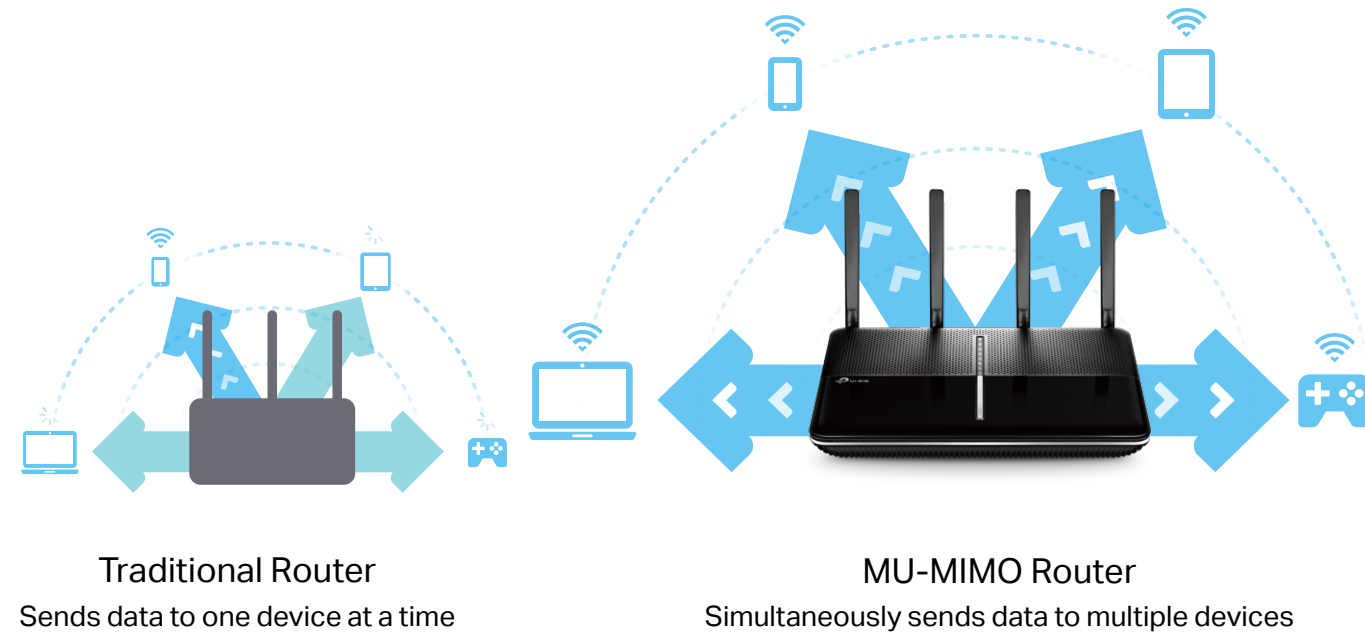

AC 3150 Wireless MU-MIMO Gigabit Router

The Next Wave 11ac
4-Stream Router

Archer C3150

Highlights

MU-MIMO for 4× Faster Connections

MU-MIMO technology serves up to four devices at once, reducing wait time, increasing Wi-Fi throughput for every device, and making each stream more efficient.

1.4GHz Dual-Core CPU + 2 Co-Processors

The Archer C3150 adds a dedicated processor for each band to manage Wi-Fi traffic, freeing up the router's 1.4GHz dual-core CPU to tackle more demanding tasks.

Features