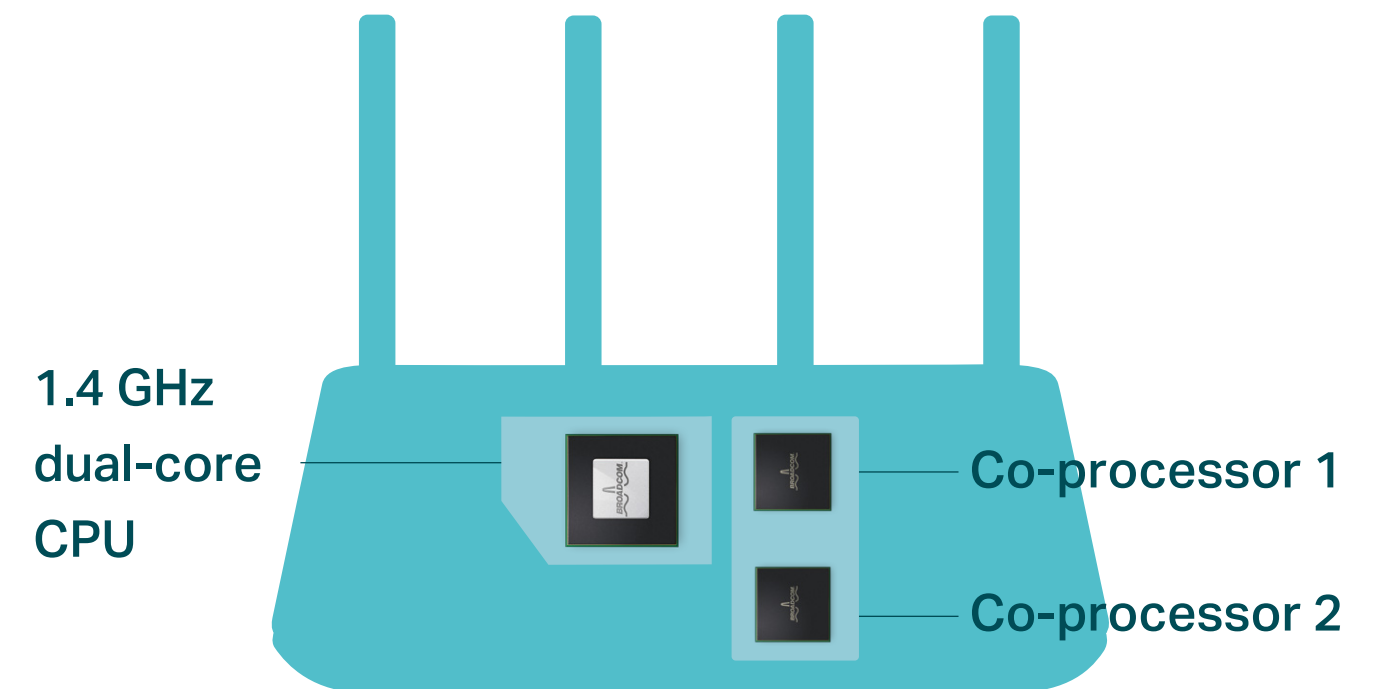

1.4GHz Dual-Core CPU + 2 Co-Processors

The Archer C3150 adds a dedicated processor for each band to manage Wi-Fi traffic, freeing up the router's 1.4GHz dual-core CPU to tackle more demanding tasks.

Features