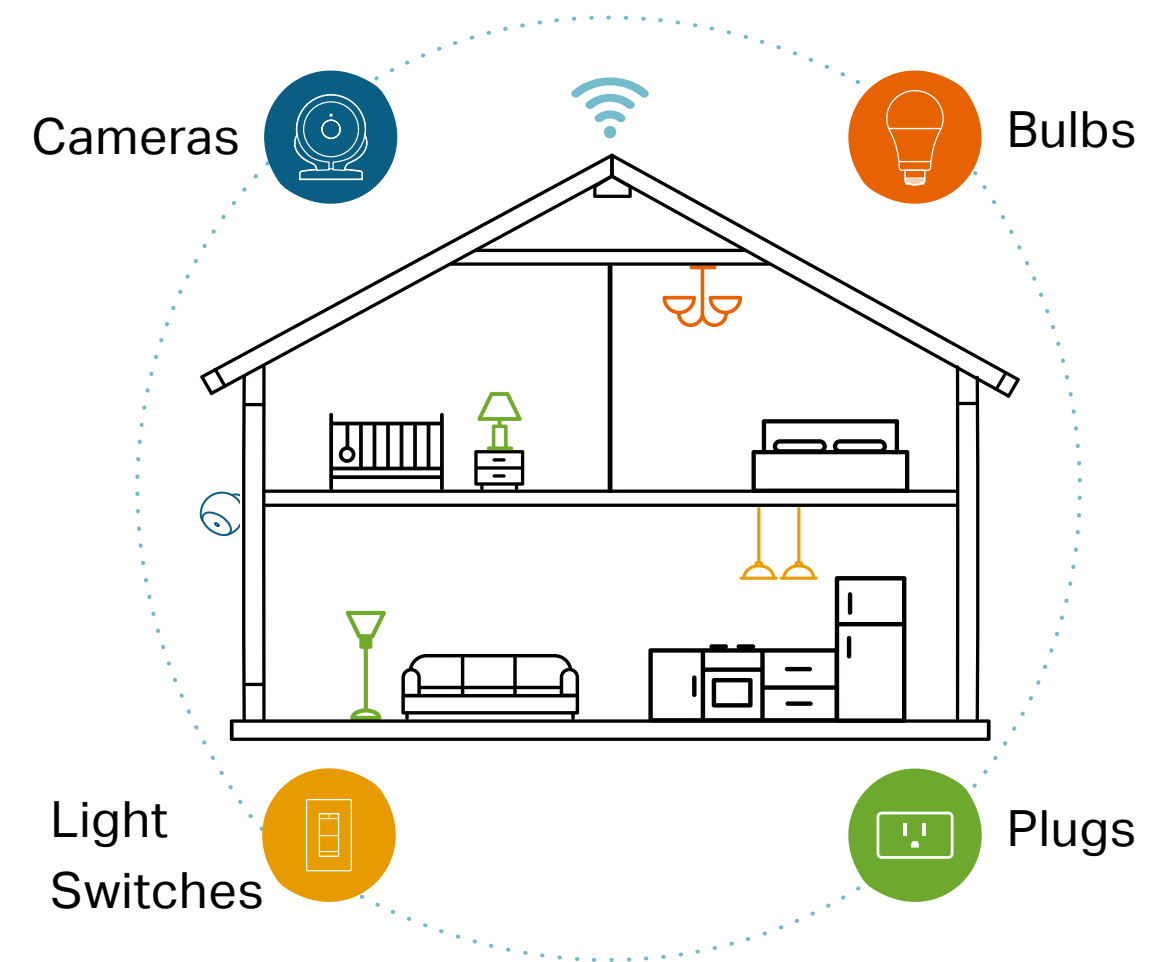

*The Alexa and Google Assistant are not available in all languages and countries.

Multi-scenarios

Tap your smartphone to instantly adjust the light however you want to create the perfect atmosphere for any scenario—romance, partying, relaxation, or anything else—with settings for various occasions.

Highlights

Device Grouping

Use Grouping to combine your smart bulb with other Kasa Smart devices for seamless control with a single tap of your smartphone.

Your Home. One App.

With the Kasa Smart app, you can easily access and control smart plugs, cameras, light switches, bulbs and more. Checking in on your home is only a few taps away.

Learn more at www.kasasmart.com

Features

Ease of Use

- No Hub Required – Connect to your existing Wi-Fi router with no extra hub required
- Easy Setup – Download the Kasa Smart app and follow the setup instructions for your bulb
- Remote Control – Control your smart bulbs from anywhere with the free Kasa Smart app
- Scheduling – Set schedules to turn on/off the smart bulbs at any chosen time for your convenience
- Multi-scene – Save your light settings as different scenes to enjoy instant access to them

Compatibility

- Works with Voice Assistants – Control smart bulbs using the leading voice assistants such as Alexa, Google Assistant
- Compatible with Android, iOS – The free Kasa Smart app lets you run smart bulbs from any Android (5.0 or higher) or iOS (iOS 10 or higher) devices