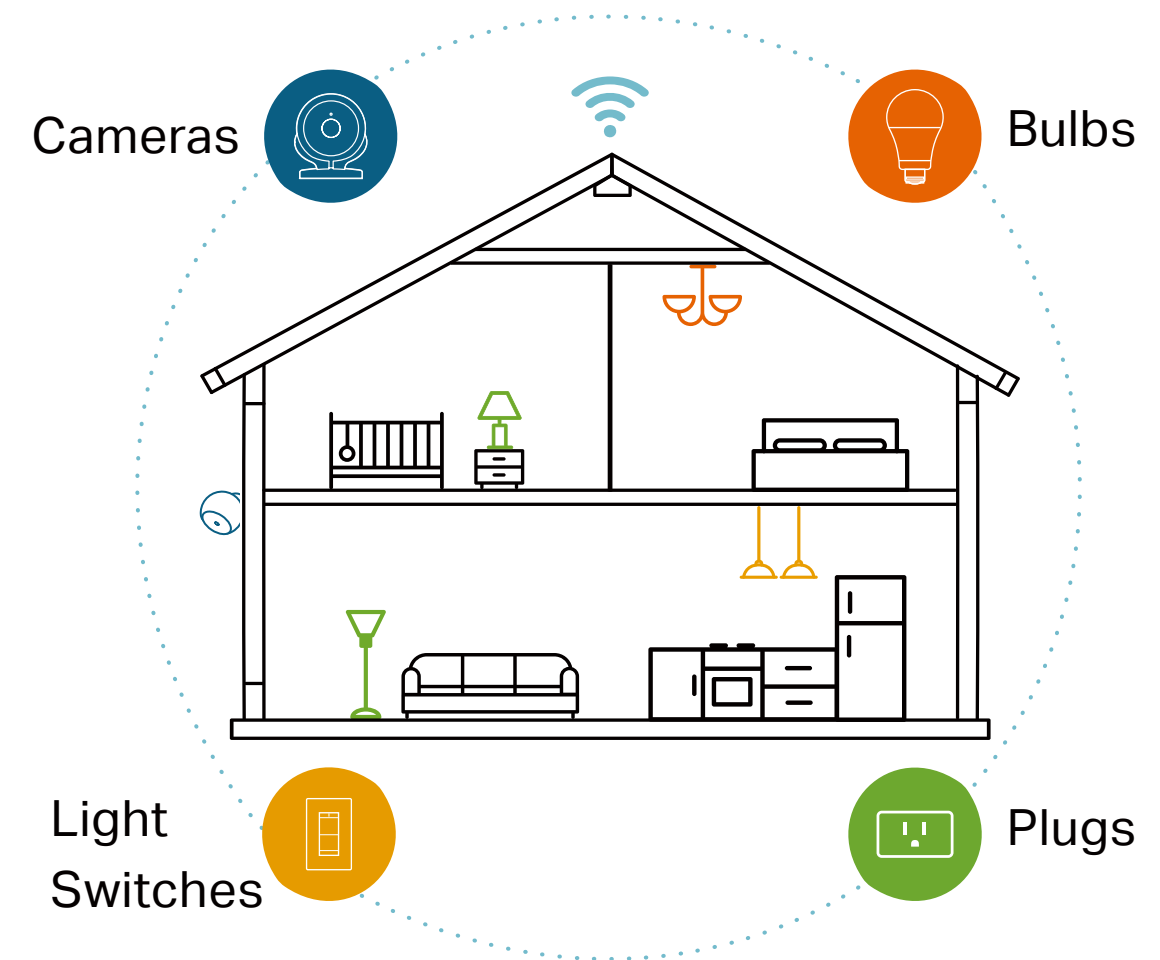

## Energy Saving

Reduce energy use up to 80% without losing brightness or quality.

## Your Home. One App.

With the Kasa Smart app, you can easily access and control smart plugs, cameras, light switches, bulbs and more. Checking in on your home is only a few taps away.

Learn more at [tp-link.com/smarthome](https://tp-link.com/smarthome)

## Ease of Use

- **No Hub Required** – Connect to your existing Wi-Fi router with no extra hub required
- **Remote Control** – Control your smart bulbs from anywhere with the free Kasa app
- **Scheduling** – Set schedules to turn on/off the smart bulbs at any chosen time for your convenience
- **Multi-scene** – Save your light settings as different scenes to enjoy instant access to them