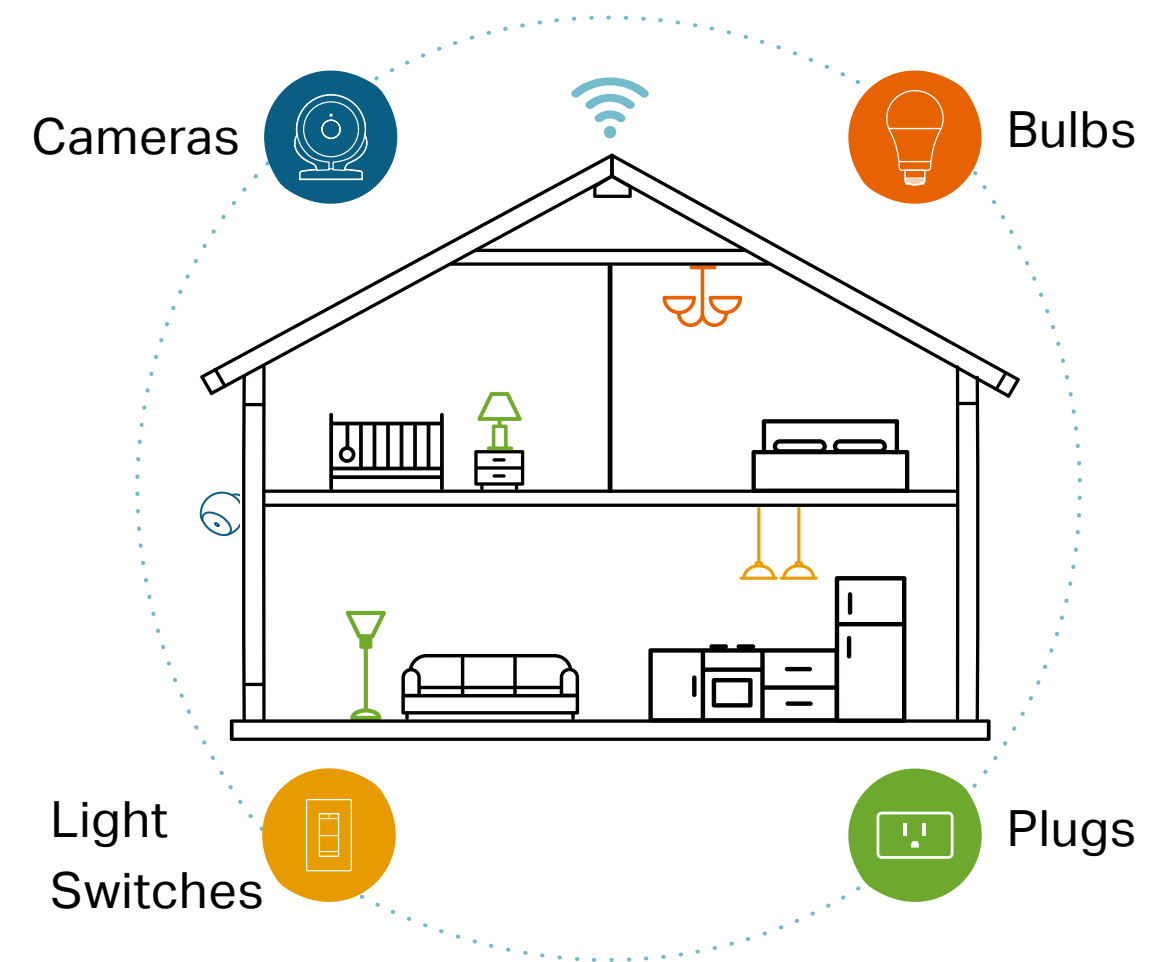

Highlights

Smart and Stylish

Replace other bulbs with a smart, energy efficient LED filament bulb that's more intelligent and can be controlled from anywhere with the Kasa Smart app or with simple voice commands.

Highlights

Device Grouping

Use Grouping to combine your smart bulb with other Kasa Smart devices for seamless control with a single tap of your smartphone.

Your Home. One App.

With the Kasa Smart app, you can easily access and control smart plugs, cameras, light switches, bulbs and more. Checking in on your home is only a few taps away.

Learn more at tp-link.com/smarthome

Features

Ease of Use

- No Hub Required – Connect to your existing Wi-Fi router with no extra hub required
- Easy Setup – Download the Kasa Smart app and follow the setup instructions for your bulb
- Remote Control – Control your smart bulbs from anywhere with the free Kasa Smart app
- Scheduling – Set schedules to turn on/off the smart bulbs at any chosen time for your convenience
- Multi-scene – Save your light settings as different scenes to enjoy instant access to them

Compatibility

- Works with Voice Assistants – Control smart bulbs using the leading voice assistants such as Alexa, Google Assistant
- Works with IFTTT – Set interactions between a wide array of devices, software, and services using IFTTT
- Compatible with Android, iOS – The free Kasa Smart app lets you run smart bulbs from any Android (5.0 or higher) or iOS (iOS 10 or higher) devices