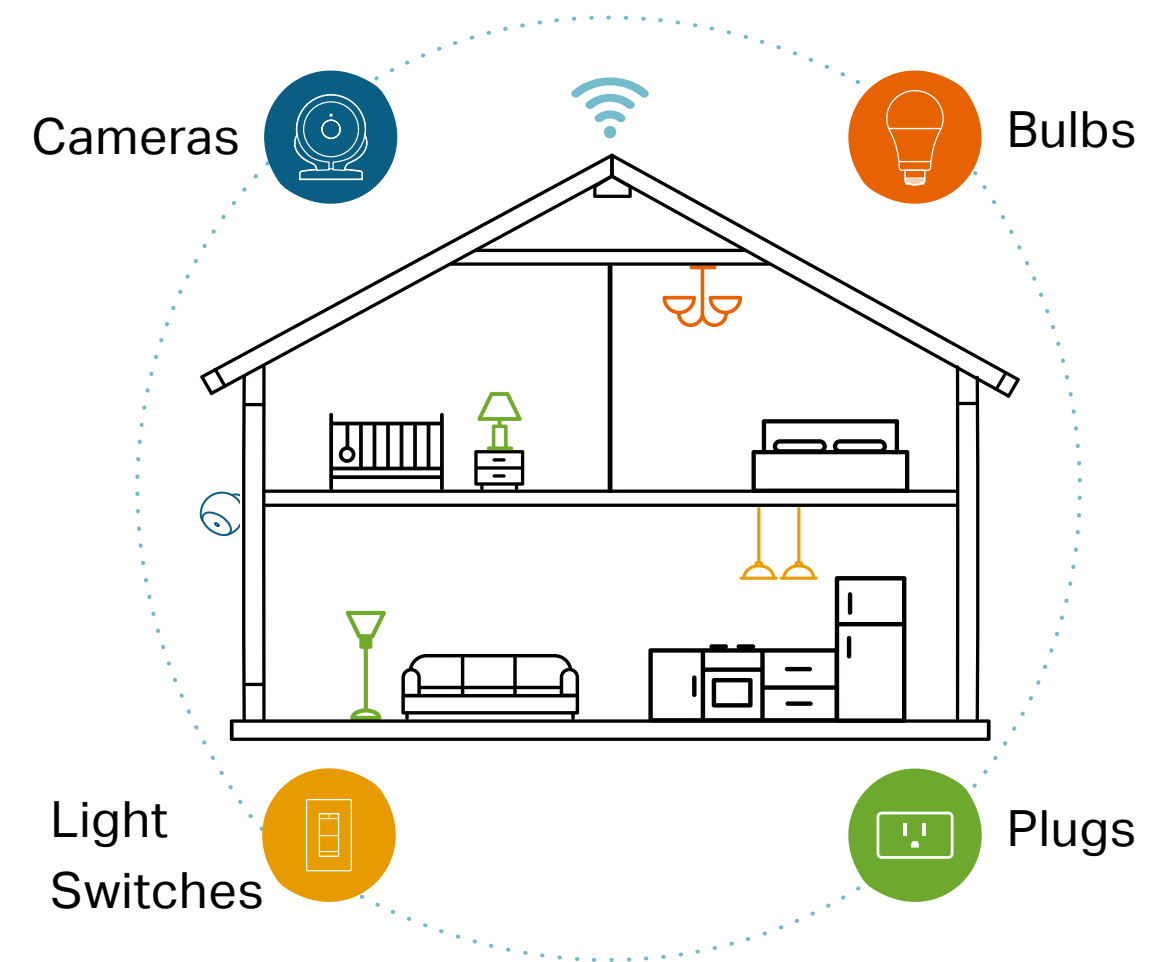

## Energy Monitoring

Track the real-time energy consumption using the Kasa Smart app.

## Device Grouping

Use Grouping to combine your smart bulb with other Kasa Smart devices for seamless control with a single tap of your smartphone.

## Your Home. One App.

With the Kasa Smart app, you can easily access and control smart plugs, cameras, light switches, bulbs and more. Checking in on your home is only a few taps away.

Learn more at [tp-link.com/smarthome](https://tp-link.com/smarthome)

## Ease of Use

- No Hub Required – Connect to your existing Wi-Fi router with no extra hub required
- Easy Setup – Download the Kasa Smart app and follow the setup instructions for your bulb
- Remote Control – Control your smart bulbs from anywhere with the free Kasa Smart app
- Scheduling – Set schedules to turn on/off the smart bulbs at any chosen time for your convenience
- Multi-scene – Save your light settings as different scenes to enjoy instant access to them