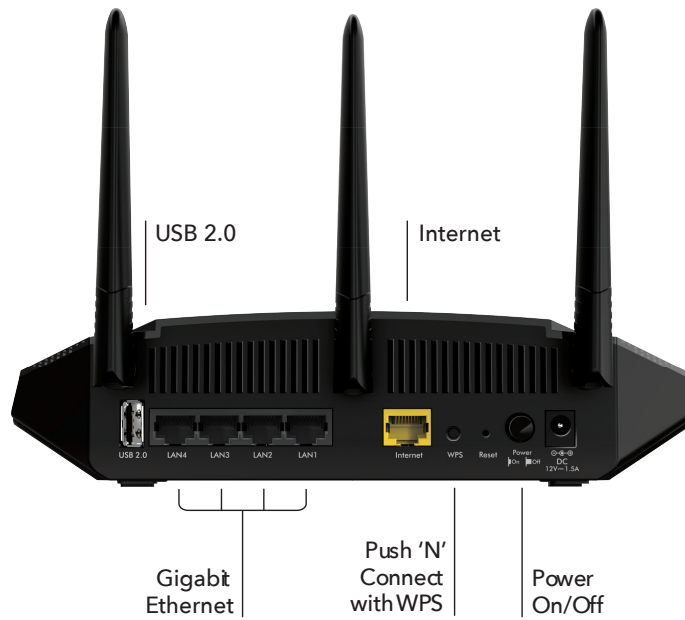

Connection Diagram