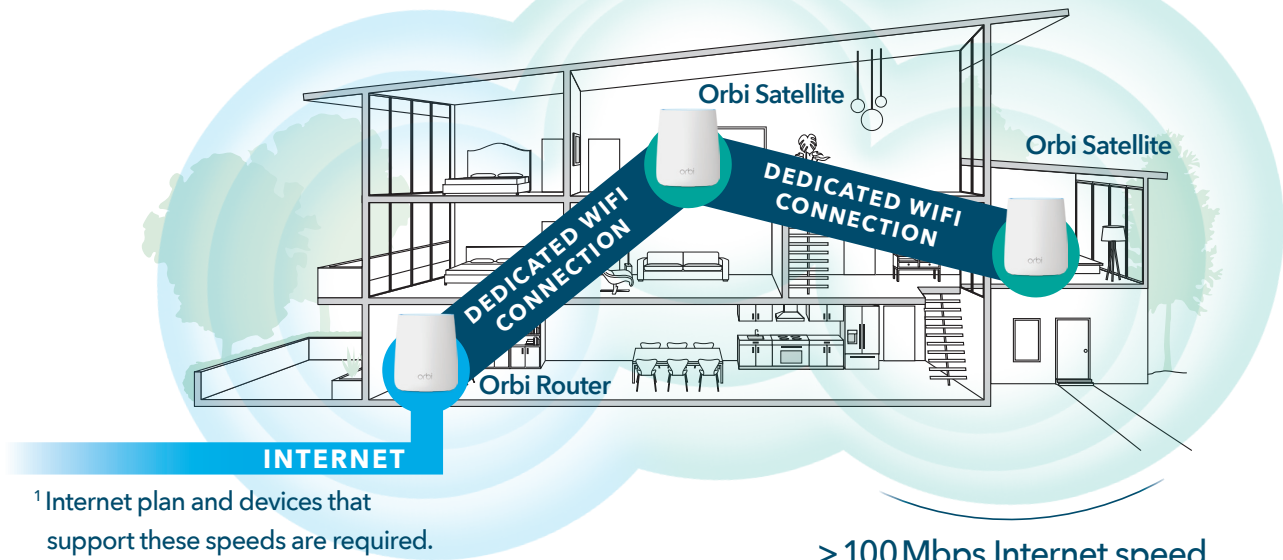

House Diagram

6,000 Square Feet of Orbi WiFi Coverage

¹ Internet plan and devices that support these speeds are required.

> 100 Mbps Internet speed over 6,000 sq ft range¹