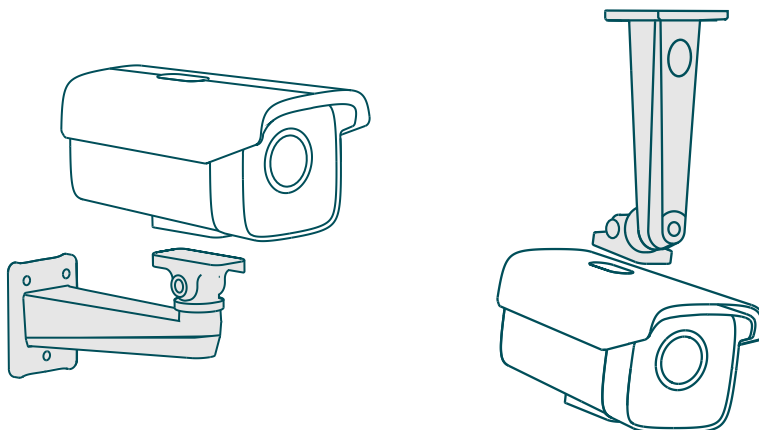

3D DNR

Removes abnormal pixelation to provide clearer video and eliminate distortion.

// VIGI Surveillance Solution

The VIGI professional surveillance system by TP-Link is dedicated to protecting the business that you've worked hard to build—whenever, wherever.

Outstanding functions, reliable quality guarantees, and simplified installation work together to ensure your business stays safe and sound.

// Flexible Installation

Find the perfect vantage point by simply securing your camera to an overhead or wall mounting bracket.