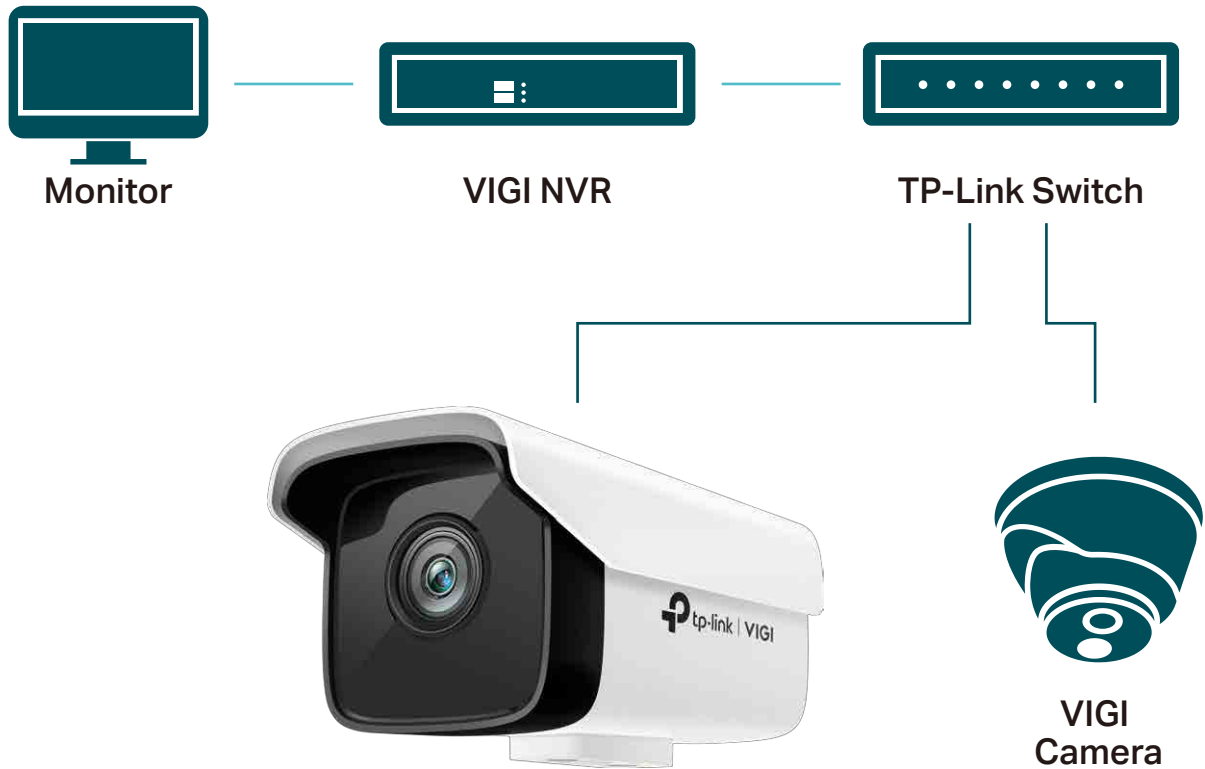

// VIGI Surveillance Solution

The VIGI professional surveillance system by TP-Link is dedicated to protecting the business that you've worked hard to build—whenever, wherever.

Outstanding functions, reliable quality guarantees, and simplified installation work together to ensure your business stays safe and sound.