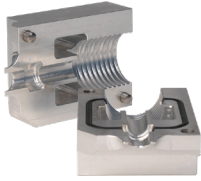

V2 Accessories

V2 Duct Clamps