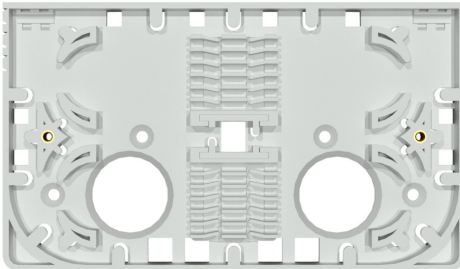

# UFO Midspan 4

The Unseen Fiber Optic (UFO) Midspan 4 is a fully adaptable point of entry box. This component of the UFO System at just 16.5mm/0.6in deep, is a highly versatile, compact design with six different cable entry points (5mm/0.1in max cable diameter). This offers installers seamless integration into any indoor environment. Installation is quick and easy for engineers with cable, fiber pathways and management.

## Features & Benefits

- SC/APC SX or LC/APC DX Connectivity
- 2 x Max adaptor capacity
- 12 x Splice holders, max capacity 24 splices (for use with both 60mm & 45mm splice sleeves)
- Interchangeable adaptor and splice holder inserts
- Fiber warning sign on lid
- 2 x Self retaining M3 securing screws in lid
- Easy fiber management and pathways
- Left and right cable access for up to 3 x cables (max 5mm dia)
- Singlemode (OS2) fiber
- Supplied with a fire retaining clip that meets BS6701:A1
- 2 x Entry points for access through substrate into apartment/building for customer connection
- Compatible with ITU-T.G.657.B3 singlemode fiber

Supplied with all 4 inserts, you can customize the UFO Midspan 4 to your requirements:

2 x 12w Splice Holder Inserts

1 x SC/APC SX or LC/APC DX  
1 x 12w Splice Holder Insert

2 x SC/APC SX or LC/APC DX Adapters

Product Specifications	
Color	White
Size (mm/in)	148 x 86 x 16.5/6 x 3 x 0.6
Material	UV Stabilized UL94V0 ABS (Acrylonitrile Butadiene Styrene)

Ordering Information	
Product Description	Part Number
UFO Midspan 4 With SC Adaptor	UFO-001-002-04
UFO Midspan 4 With LC Adaptor	UFO-001-002-05