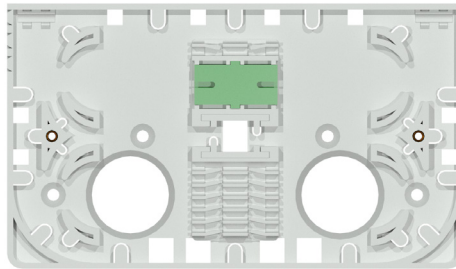

# UFO Midspan 4

The Unseen Fiber Optic (UFO) Midspan 4 is a fully adaptable point of entry box. This component of the UFO System at just 16.5mm/0.6in deep, is a highly versatile, compact design with six different cable entry points (5mm/0.1in max cable diameter). This offers installers seamless integration into any indoor environment. Installation is quick and easy for engineers with cable, fiber pathways and management.

The UFO Midspan 4 features interchangeable adaptor inserts of either an adaptor holder including up to 2 x splices, or a splice holder for up to 24 splices. This unique feature gives installers an option to use the UFO Midspan 4 as a splice repair box or deploy as a FTTH point of entry box. Splice repairs can be performed without delaying the install. The UFO Midspan 4 can also be positioned appropriately in ceiling spaces, offering installers the ultimate flexibility for their FTTH installation.

## Features & Benefits

- SC/APC SX or LC/APC DX Connectivity
- 2 x Max adaptor capacity
- 12 x Splice holders, max capacity 24 splices (for use with both 60mm & 45mm splice sleeves)
- Interchangeable adaptor and splice holder inserts
- Fiber warning sign on lid
- 2 x Self retaining M3 securing screws in lid
- Easy fiber management and pathways
- Left and right cable access for up to 3 x cables (max 5mm dia)
- Singlemode (OS2) fiber
- Supplied with a fire retaining clip that meets BS6701:A1
- 2 x Entry points for access through substrate into apartment/building for customer connection
- Compatible with ITU-T.G.657.B3 singlemode fiber

Supplied with all 4 inserts, you can customize the UFO Midspan 4 to your requirements:

2 x 12w Splice Holder Inserts

1 x SC/APC SX or LC/APC DX  
1 x 12w Splice Holder Insert

2 x SC/APC SX or LC/APC DX Adapters