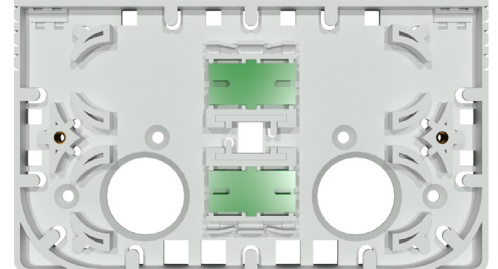

# UFO Midspan 4

The Unseen Fiber Optic (UFO) Midspan 4 is a fully adaptable point of entry box. This component of the UFO System at just 16.5mm/0.6in deep, is a highly versatile, compact design with six different cable entry points (5mm/0.1in max cable diameter). This offers installers seamless integration into any indoor environment. Installation is quick and easy for engineers with cable, fiber pathways and management.

## Features & Benefits

- SC/APC SX or LC/APC DX Connectivity
- 2 x Max adaptor capacity
- 12 x Splice holders, max capacity 24 splices (for use with both 60mm & 45mm splice sleeves)
- Interchangeable adaptor and splice holder inserts
- Fiber warning sign on lid
- 2 x Self retaining M3 securing screws in lid
- Easy fiber management and pathways
- Left and right cable access for up to 3 x cables (max 5mm dia)
- Singlemode (OS2) fiber
- Supplied with a fire retaining clip that meets BS6701:A1
- 2 x Entry points for access through substrate into apartment/building for customer connection
- Compatible with ITU-T.G.657.B3 singlemode fiber

Supplied with all 4 inserts, you can customize the UFO Midspan 4 to your requirements:

2 x 12w Splice Holder Inserts

1 x SC/APC SX or LC/APC DX  
1 x 12w Splice Holder Insert

2 x SC/APC SX or LC/APC DX Adapters

Product Specifications	
Color	White
Size (mm/in)	148 x 86 x 16.5/6 x 3 x 0.6
Material	UV Stabilized UL94V0 ABS (Acrylonitrile Butadiene Styrene)

Ordering Information	
Product Description	Part Number
UFO Midspan 4 With SC Adaptor	UFO-001-002-04
UFO Midspan 4 With LC Adaptor	UFO-001-002-05